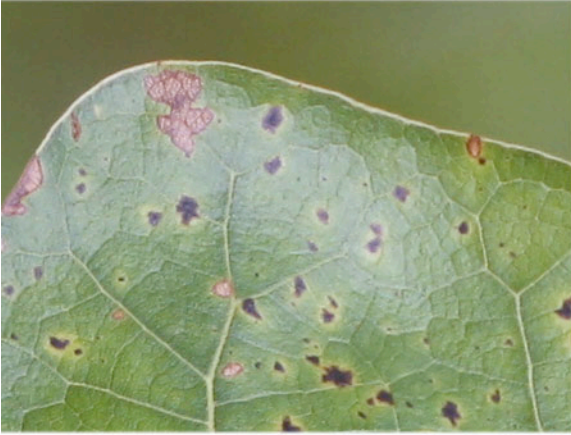

*Fruit matures  
in one year.*

*Habitat:  
Upland.*

Fruit matures  
in 1 year.

Habitat:  
Mid-upper slope.

Fruit matures  
in one yr.

Habitat:  
Mid-slope.

Fruit matures  
in 2 yrs.

Habitat:  
Upland woods.

*Fruit matures  
in 2 years.*

*Habitat:  
Dry forest.*

Fruit matures  
in 2 yrs.

Habitat:  
Sandy woods.

*Fruit matures  
in one year.*

*Habitat:  
Bottomland.*

*Fruit matures  
in one year.*

*Habitat:  
Riverside forest.*

*Fruit matures  
in one year.*

*Habitat:  
Riverside.*

Fruit matures  
in one yr.

Habitat:  
Dry, uplands

*Fruit matures  
in one year.*

*Habitat:  
Dry, uplands*

*Fruit matures  
in one year.*

*Habitat:  
Dry, uplands*

*Fruit matures  
in two years.*

*Habitat:  
Floodplain.*

Fruit matures  
in 2 yrs.

Habitat:  
Bottomland.

Fruit matures  
in 2 yrs.

Habitat:  
Bottomland.

*Fruit matures  
in one year.*

*Habitat:  
Uplands.*