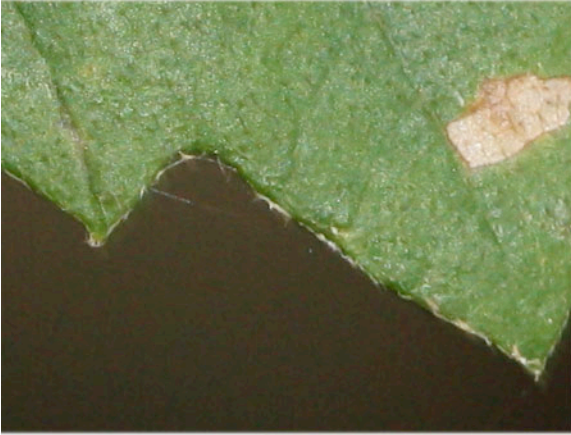

*Fruit matures  
in one year.*

*Habitat:  
Upland.*

Fruit matures  
in 1 year.

Habitat:  
Mid-upper slope.

Fruit matures  
in one yr.

Habitat:  
Mid-slope.

Fruit matures  
in 2 yrs.

Habitat:  
Upland woods.

*Fruit matures  
in 2 years.*

*Habitat:  
Dry forest.*

Fruit matures  
in 2 yrs.

Habitat:  
Sandy woods.

*Fruit matures  
in one year.*

*Habitat:  
Bottomland.*

*Fruit matures  
in one year.*

*Habitat:  
Riverside forest.*