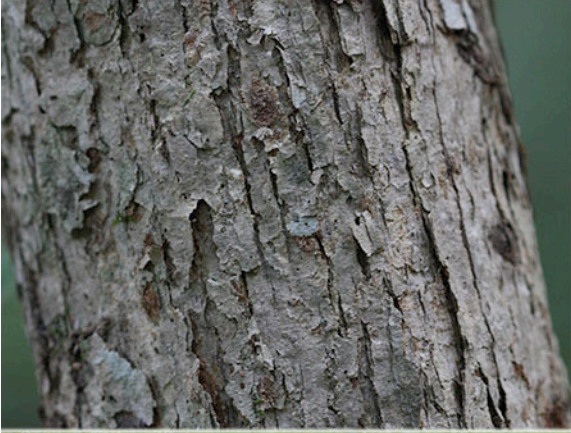

*Fruit matures  
in one year.*

*Habitat:  
Upland.*

Fruit matures  
in 1 year.

Habitat:  
Mid-upper slope.

Fruit matures  
in one yr.

Habitat:  
Mid-slope.

Fruit matures  
in 2 yrs.

Habitat:  
Upland woods.

*Fruit matures  
in 2 years.*

*Habitat:  
Dry forest.*

Fruit matures  
in 2 yrs.

Habitat:  
Sandy woods.

*Fruit matures  
in one year.*

*Habitat:  
Bottomland.*

*Fruit matures  
in one year.*

*Habitat:  
Riverside forest.*